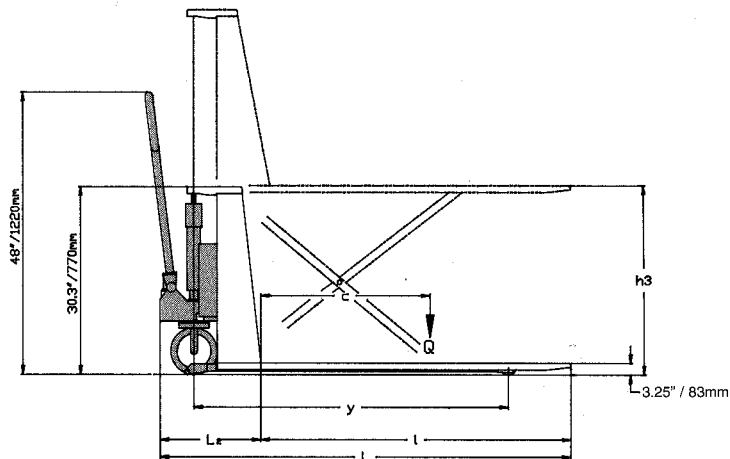

Performance

Truck weight: 293 lbs./133 kg without battery.

Indoff
offices nationwide
www.mh-partners.com

Q	- capacity	2,000 lbs./907 kg
c	- load center	24"/610 mm
y	- wheel base	44.5"/1,130 mm
L	- overall length	60.6"/1,540 mm
l	- fork length	45"/1,140 mm
m	- width over the forks	21"/540 mm 27"/680 mm 33"/840 mm
n	- fork width	6.3"/160 mm
L ₂	- drive unit length	15.4"/390 mm
Wa	- turning radius	48"/1,219 mm
h3	- lift height	31"/800 mm
a	- safety clearance	8.0"/200 mm